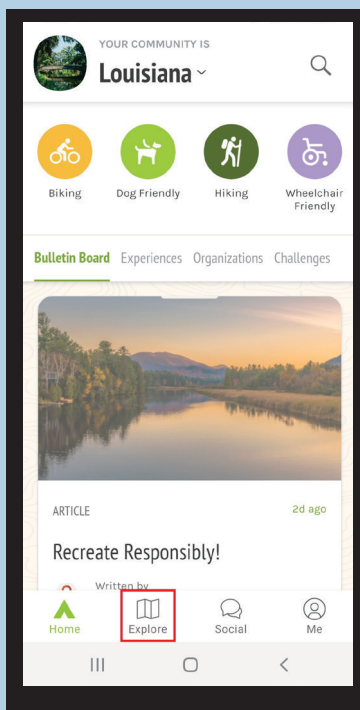

A Community's Homepage

(i.e. Louisiana) Where you can “Search” or “Explore” the features and events in the whole community

An Organization's Homepage

(i.e. New Orleans City Park) Where you can find specific information about about this organization

LOUISIANA

COMMUNITY PAGE

5

Here you can view all activities and information for this community

6

Click "Explore" at the bottom to view a map of the Community

7

From the Community Map you can search: A) by typing, B) by category, or C) by viewing list or map

8

Click "Home" to go back to the Community Homepage

NEW ORLEANS

CITY PARK PAGE

9

On the Louisiana Community Homepage click "Organization" and then click "NOCP"

10

Scroll down the NOCP Homepage to view our info

11

Click on "Map" or the "Overview" map

12

Zoom in to any place in the Park

POI EXAMPLE

POINTS OF INTEREST

13

If you click on a POI or trail, then a new window scrolls up