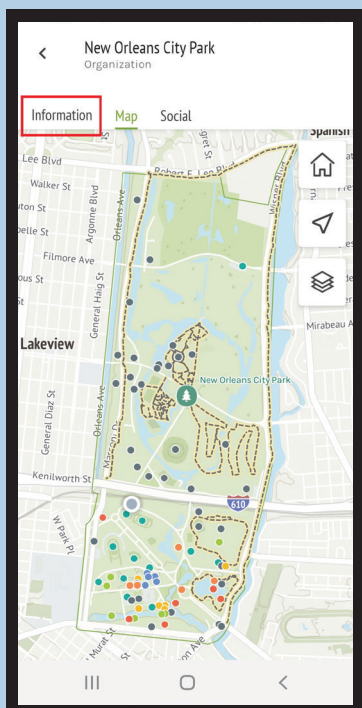

LOUISIANA

COMMUNITY PAGE

5

Here you can view all activities and information for this community

6

Click "Explore" at the bottom to view a map of the Community

7

From the Community Map you can search: A) by typing, B) by category, or C) by viewing list or map

11

Click on "Map" or the "Overview" map

12

Zoom in to any place in the Park

POI EXAMPLE

POINTS OF INTEREST

13

If you click on a POI or trail, then a new window scrolls up

14

If there's a picture in the new window, then click on it for more information

BACKING UP

16

From the NOCP Map, click on "Information" to go back to NOCP's Homepage

17

From the NOCP Homepage, click "<" to go back to the Louisiana Community Page

15

From the POI Page, click "<" to go back to the NOCP Map

18

From the Louisiana Community Homepage, click on "Louisiana" to go back to the Community Library