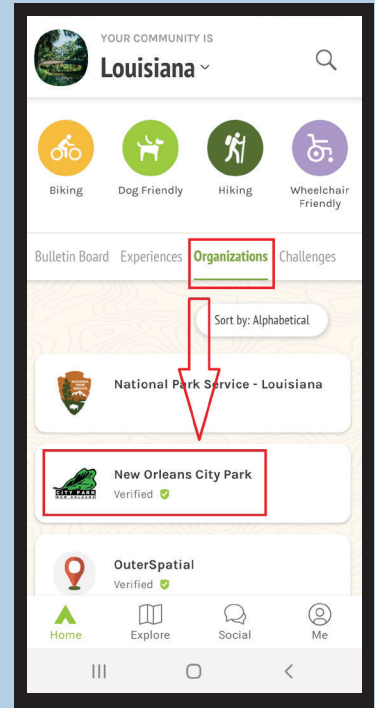

If you “Enable Location Access”: Go to Louisiana’s Community (view all Communities later)

REMINDER

THERE ARE 3 TIERS
IN THIS APP

The Community Library

Comprehensive list of areas nationwide that partner with OuterSpatial

LOUISIANA

COMMUNITY PAGE

5

Here you can view all activities and information for this community

6

Click "Explore" at the bottom to view a map of the Community

7

From the Community Map you can search: A) by typing, B) by category, or C) by viewing list or map

8

Click "Home" to go back to the Community Homepage

NEW ORLEANS

CITY PARK PAGE

9

On the Louisiana Community Homepage click "Organization" and then click "NOCP"

10

Scroll down the NOCP Homepage to view our info

11

Click on "Map" or the "Overview" map

12

Zoom in to any place in the Park

POI EXAMPLE

POINTS OF INTEREST

13

If you click on a POI or trail, then a new window scrolls up