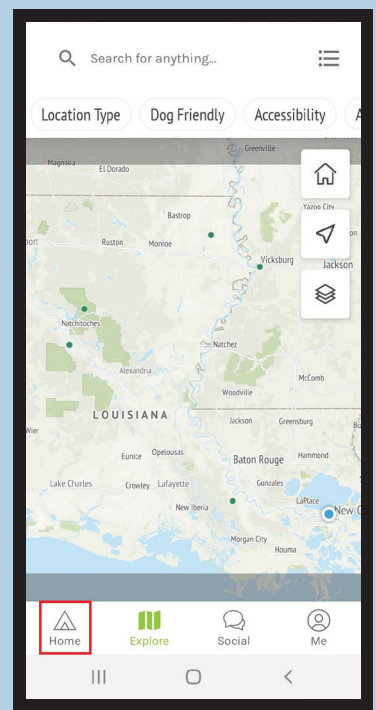

8

Click "Home" to go back to the Community Homepage