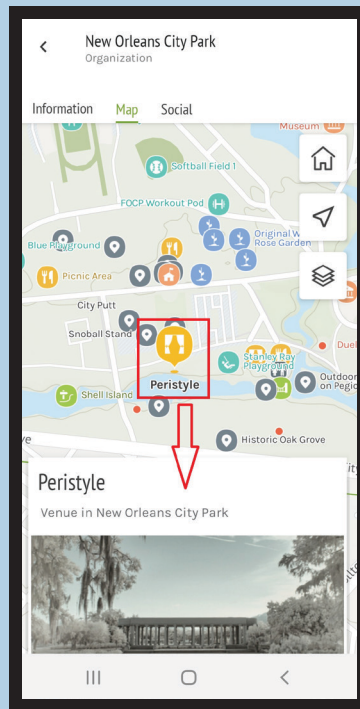

LOUISIANA

COMMUNITY PAGE

5

Here you can view all activities and information for this community

6

Click "Explore" at the bottom to view a map of the Community

7

From the Community Map you can search: A) by typing, B) by category, or C) by viewing list or map

8

Click "Home" to go back to the Community Homepage

NEW ORLEANS

CITY PARK PAGE

9

On the Louisiana Community Homepage click "Organization" and then click "NOCP"

10

Scroll down the NOCP Homepage to view our info

11

Click on "Map" or the "Overview" map

12

Zoom in to any place in the Park

POI EXAMPLE

POINTS OF INTEREST

13

If you click on a POI or trail, then a new window scrolls up

14

If there's a picture in the new window, then click on it for more information

BACKING UP

16

From the NOCP Map, click on "Information" to go back to NOCP's Homepage

17

From the NOCP Homepage, click "<" to go back to the Louisiana Community Page