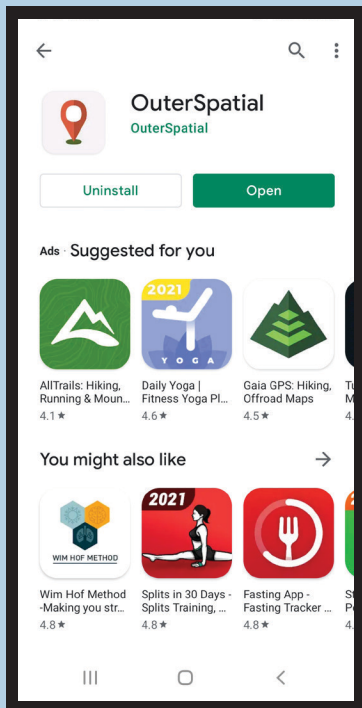

OUTER SPATIAL

APP USER GUIDE

A digital outdoor guide to promote health and wellness opportunities in City Park.

The app is free to download, easy to use, and there is no subscription necessary.

1

Open the OuterSpatial app

2

Press "Get Started"

3

Location Access - Enable or Skip

4

If you “Skip >>”: (Look for Louisiana in the Community Library and click)

OR

4

If you “Enable Location Access”: Go to Louisiana’s Community (view all Communities later)

REMINDER

THERE ARE 3 TIERS
IN THIS APP

The Community Library

Comprehensive list of areas nationwide that partner with OuterSpatial