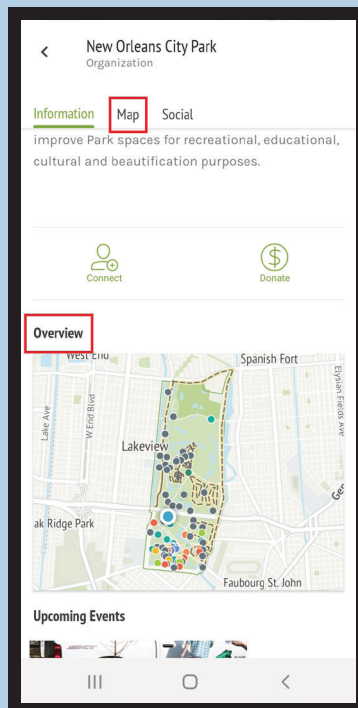

If you “Enable Location Access”: Go to Louisiana’s Community (view all Communities later)

REMINDER

THERE ARE 3 TIERS
IN THIS APP

The Community Library

Comprehensive list of areas nationwide that partner with OuterSpatial

LOUISIANA

COMMUNITY PAGE

5

Here you can view all activities and information for this community

6

Click "Explore" at the bottom to view a map of the Community

7

From the Community Map you can search: A) by typing, B) by category, or C) by viewing list or map

8

Click "Home" to go back to the Community Homepage

NEW ORLEANS

CITY PARK PAGE

9

On the Louisiana Community Homepage click "Organization" and then click "NOCP"

10

Scroll down the NOCP Homepage to view our info

11

Click on "Map" or the "Overview" map

12

Zoom in to any place in the Park

POI EXAMPLE

POINTS OF INTEREST

13

If you click on a POI or trail, then a new window scrolls up