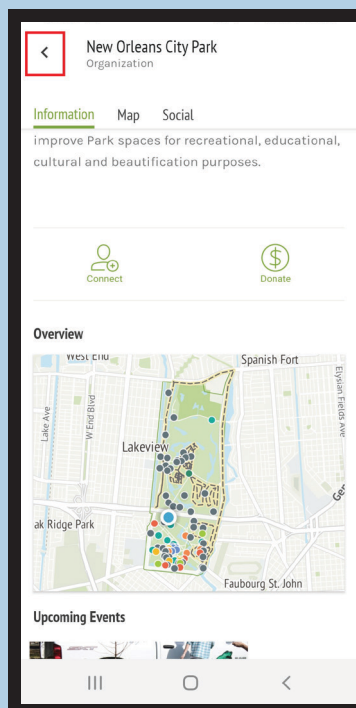

LOUISIANA

COMMUNITY PAGE

5

Here you can view all activities and information for this community

6

Click "Explore" at the bottom to view a map of the Community

7

From the Community Map you can search: A) by typing, B) by category, or C) by viewing list or map

11

Click on "Map" or the "Overview" map

12

Zoom in to any place in the Park

POI EXAMPLE

POINTS OF INTEREST

13

If you click on a POI or trail, then a new window scrolls up

14

If there's a picture in the new window, then click on it for more information

BACKING UP

16

From the NOCP Map, click on "Information" to go back to NOCP's Homepage

17

From the NOCP Homepage, click "<" to go back to the Louisiana Community Page

15

From the POI Page, click "<" to go back to the NOCP Map

18

From the Louisiana Community Homepage, click on "Louisiana" to go back to the Community Library