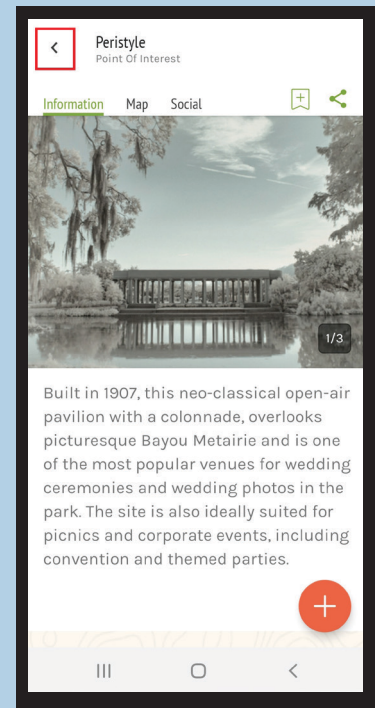

11

Click on "Map" or the "Overview" map

12

Zoom in to any place in the Park

POI EXAMPLE

POINTS OF INTEREST

13

If you click on a POI or trail, then a new window scrolls up

14

If there's a picture in the new window, then click on it for more information

BACKING UP

16

From the NOCP Map, click on "Information" to go back to NOCP's Homepage

17

From the NOCP Homepage, click "<" to go back to the Louisiana Community Page

15

From the POI Page, click "<" to go back to the NOCP Map

18

From the Louisiana Community Homepage, click on "Louisiana" to go back to the Community Library