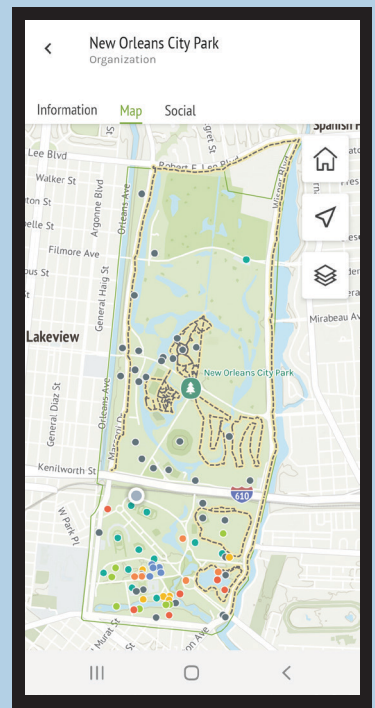

If you “Enable Location Access”: Go to Louisiana’s Community (view all Communities later)

REMINDER

THERE ARE 3 TIERS
IN THIS APP

The Community Library

Comprehensive list of areas nationwide that partner with OuterSpatial

LOUISIANA

COMMUNITY PAGE

5

Here you can view all activities and information for this community

6

Click "Explore" at the bottom to view a map of the Community

7

From the Community Map you can search: A) by typing, B) by category, or C) by viewing list or map

8

Click "Home" to go back to the Community Homepage

NEW ORLEANS

CITY PARK PAGE

9

On the Louisiana Community Homepage click "Organization" and then click "NOCP"

10

Scroll down the NOCP Homepage to view our info

11

Click on "Map" or the "Overview" map

12

Zoom in to any place in the Park

POI EXAMPLE

POINTS OF INTEREST

13

If you click on a POI or trail, then a new window scrolls up