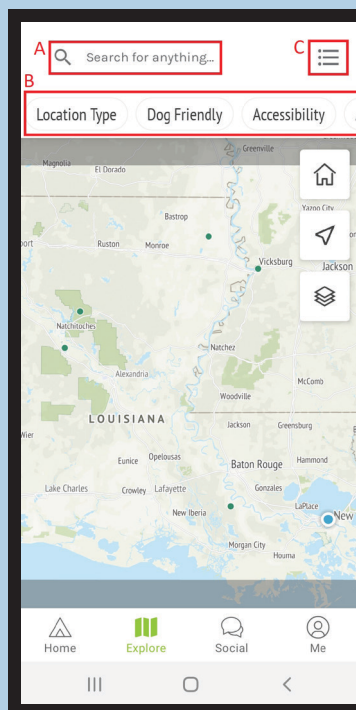

If you “Enable Location Access”: Go to Louisiana’s Community (view all Communities later)

REMINDER

THERE ARE 3 TIERS
IN THIS APP

The Community Library

Comprehensive list of areas nationwide that partner with OuterSpatial

A Community's Homepage

(i.e. Louisiana) Where you can “Search” or “Explore” the features and events in the whole community

An Organization's Homepage

(i.e. New Orleans City Park) Where you can find specific information about about this organization

LOUISIANA

COMMUNITY PAGE

5

Here you can view all activities and information for this community

6

Click "Explore" at the bottom to view a map of the Community

7

From the Community Map you can search: A) by typing, B) by category, or C) by viewing list or map

11

Click on "Map" or the "Overview" map

12

Zoom in to any place in the Park

POI EXAMPLE

POINTS OF INTEREST

13

If you click on a POI or trail, then a new window scrolls up