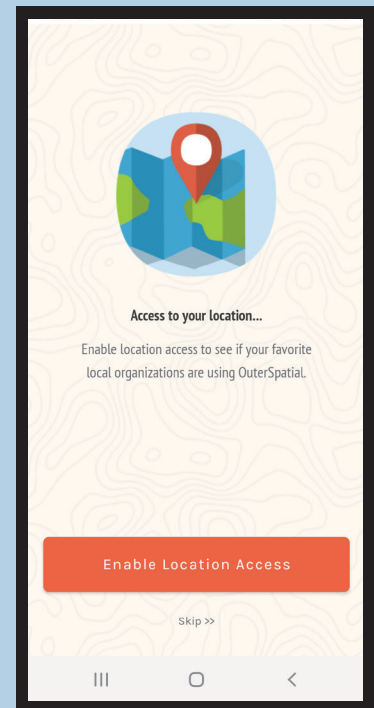

OUTER SPATIAL

APP USER GUIDE

A digital outdoor guide to promote health and wellness opportunities in City Park.

The app is free to download, easy to use, and there is no subscription necessary.

1

Open the OuterSpatial app

2

Press "Get Started"

3

Location Access - Enable or Skip

4

If you “Skip >>”: (Look for Louisiana in the Community Library and click)

OR

4

If you “Enable Location Access”: Go to Louisiana’s Community (view all Communities later)

REMINDER

THERE ARE 3 TIERS
IN THIS APP

The Community Library

Comprehensive list of areas nationwide that partner with OuterSpatial

11

Click on "Map" or the "Overview" map

12

Zoom in to any place in the Park

POI EXAMPLE

POINTS OF INTEREST

13

If you click on a POI or trail, then a new window scrolls up